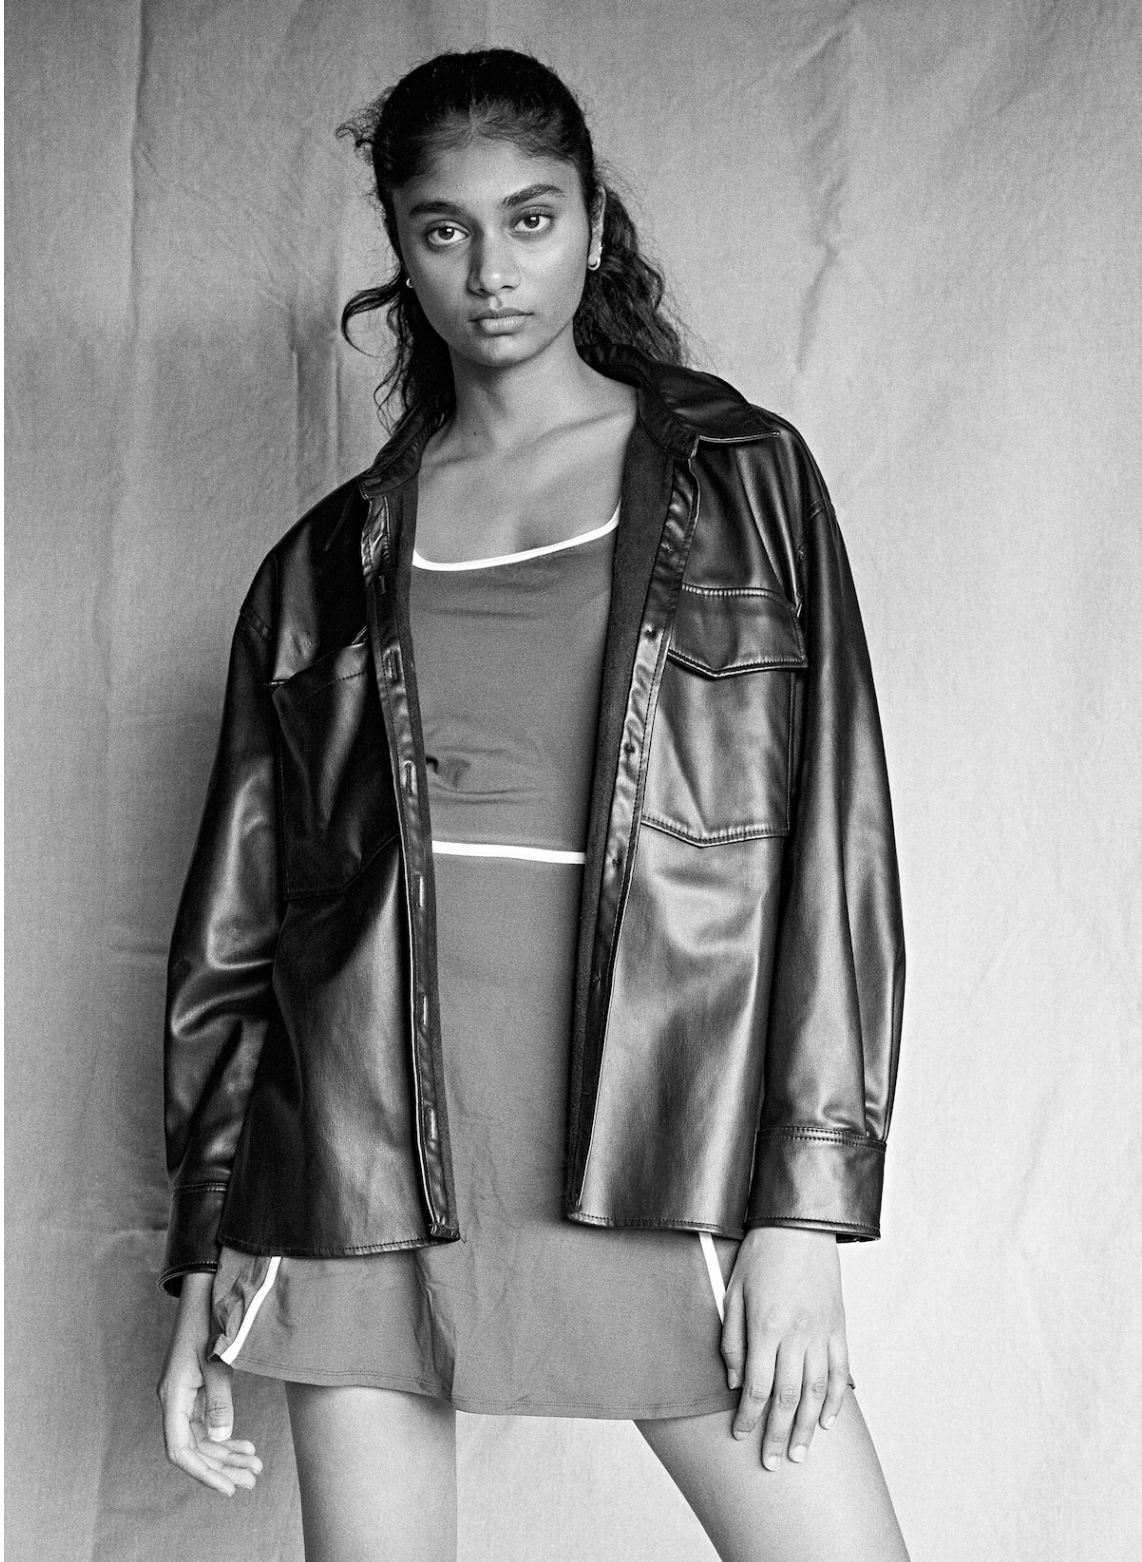

THARSHANA MANOHARAN

height 5'9.5 · bust 29.5" · cup B · waist 23.5" · hips 35" · dress 36 EU/6 US/8 UK
shoes size 40 EU/9 US/6.5 UK · hair black · eyes brown